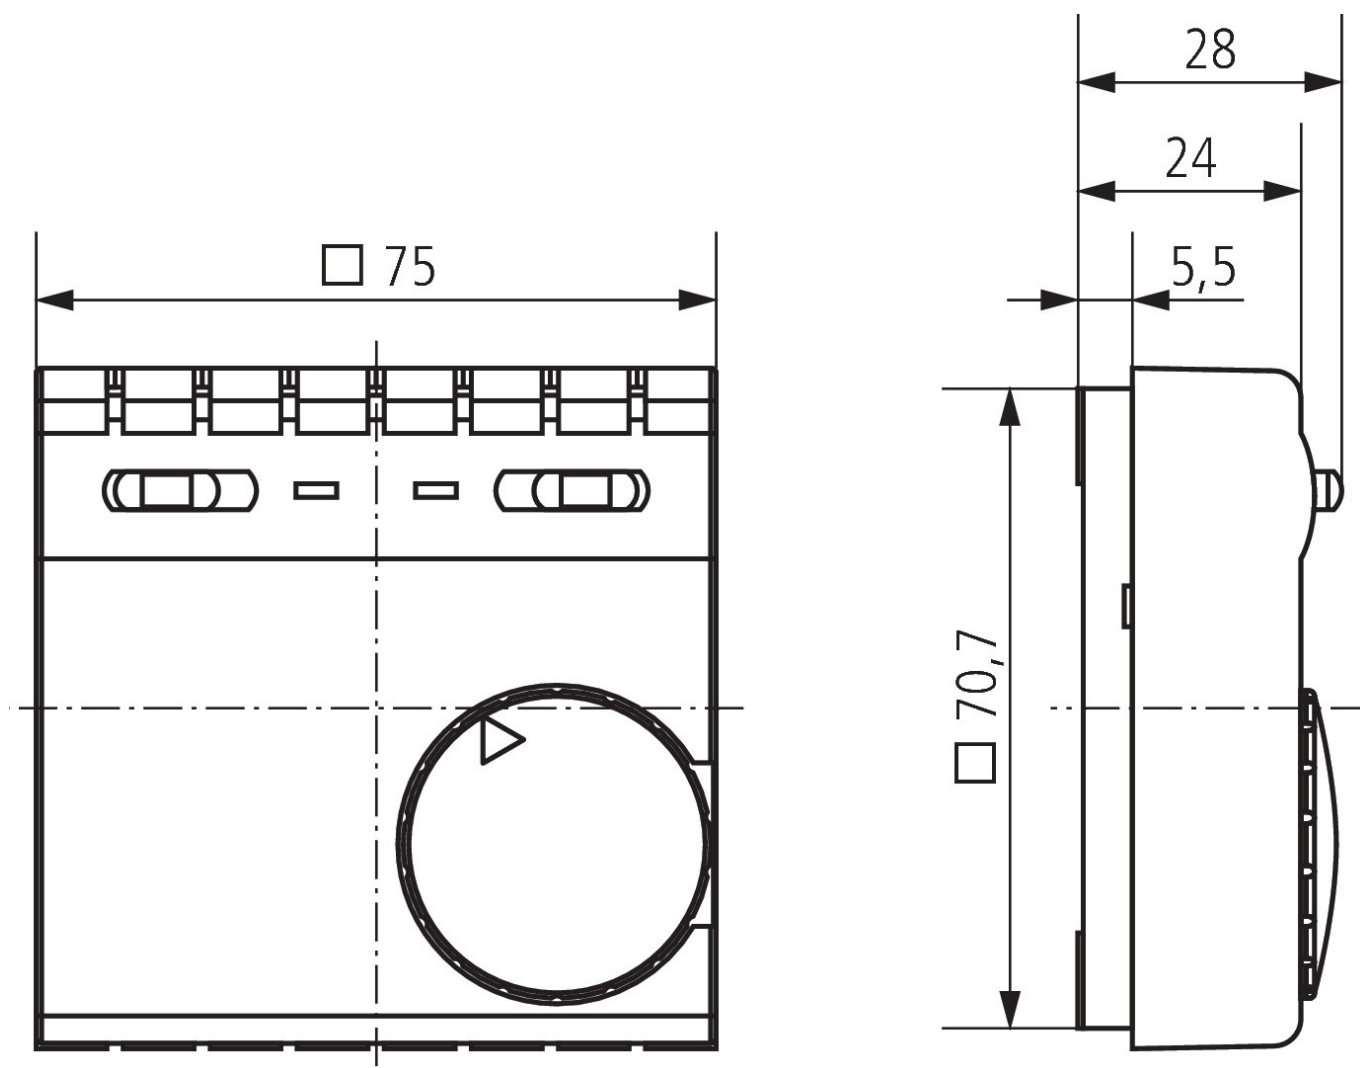

Item no.: 7020001

theben

Connection example

Scale drawings

Subject to technical changes and misprints

additional information at: www.theben.de/product/7020001

The load data are determined with exemplary selected illuminants and are therefore typical data due to the large number of available products.