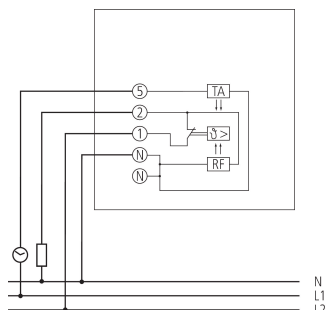

Item no.: 7020001

theben

Connection example

Scale drawings

Subject to technical changes and misprints

additional information at: www.theben.de/product/7020001

The load data are determined with exemplary selected illuminants and are therefore typical data due to the large number of available products.